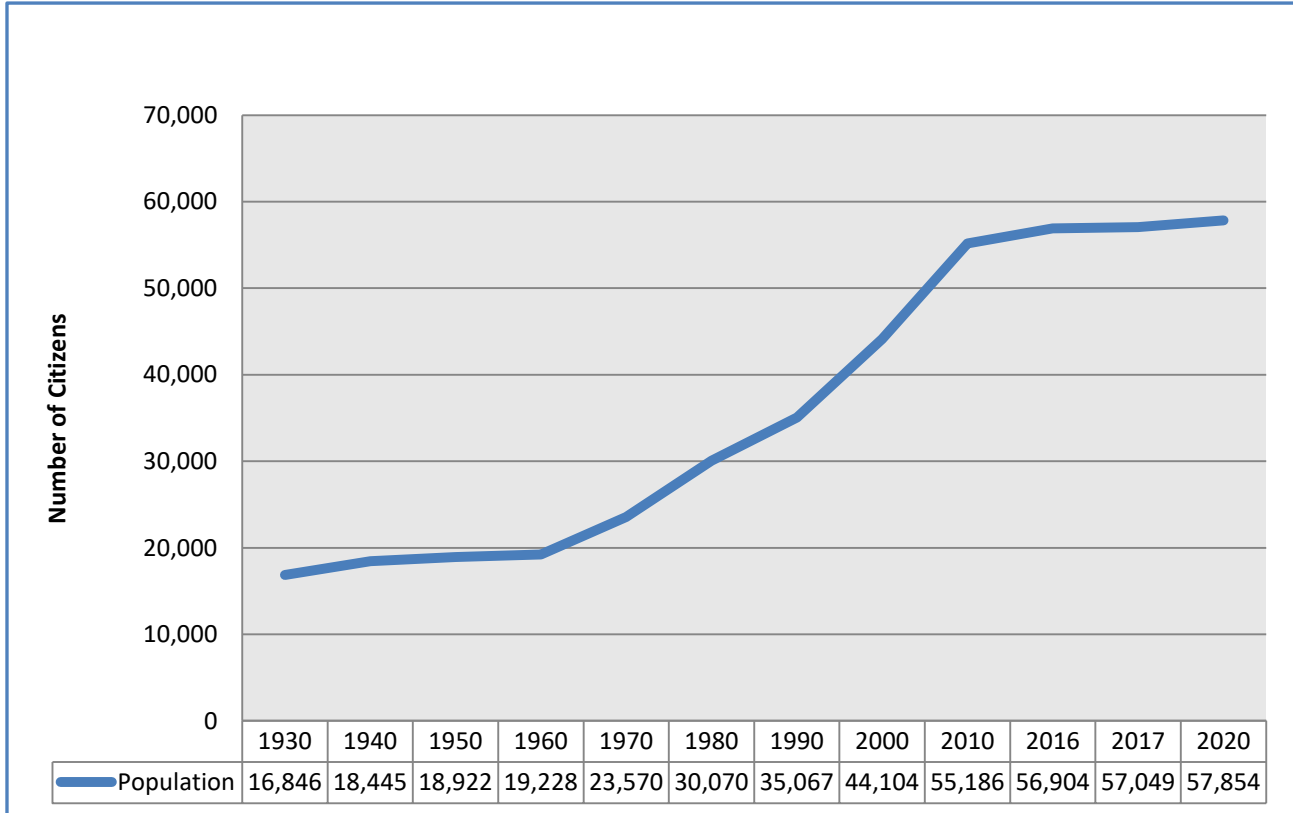

# Gordon County, Georgia

## County Population

Including the Cities of Calhoun, Fairmount, Plainville,  
Resaca, & Ranger

<u>Calendar Year</u>	<u>Population</u>
1930	16,846
1940	18,445
1950	18,922
1960	19,228
1970	23,570
1980	30,070
1990	35,067
2000	44,104
2010	55,186
2016	56,904
2017	57,049
2020 estimate	57,854